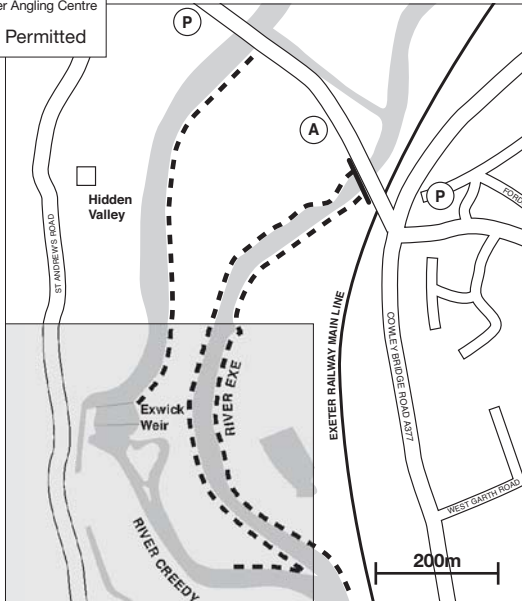

KEY

- (P)** Parking
- (A)** Access
- (C)** Padlock code req from Exeter Angling Centre
- Fishing Permitted

**Beat 1
Rivers Exe and Creedy -
Cowley Bridge Beat**

See more detailed map -
Exwick Weir

Exwick Weir